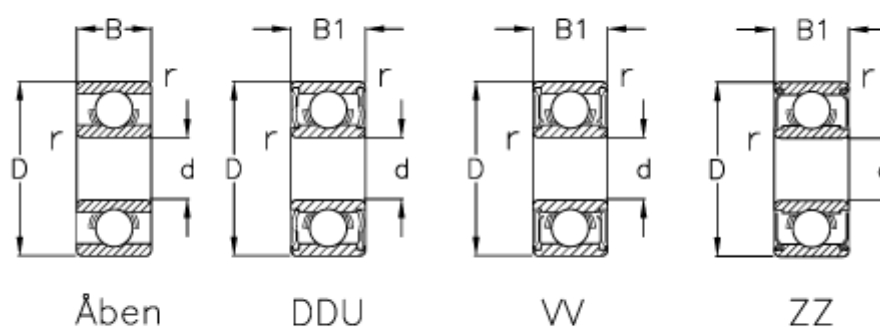

Data Sheet

Article number: 5704060050041

Description: NSK Bearing 696 ZZ shielded
d=6 D=15 B=5 pack of 20 pcs

Measures

B	= 5	Max rpm ZZ-WW = 40000
B1	= 5	r min = 0.2
d	= 6	Type = 696
D	= 15	
Load Cor (N)	= 670	
Load Cr (N)	= 1730	
Max rpm DD	= 36000	
Max rpm open	= 45000	